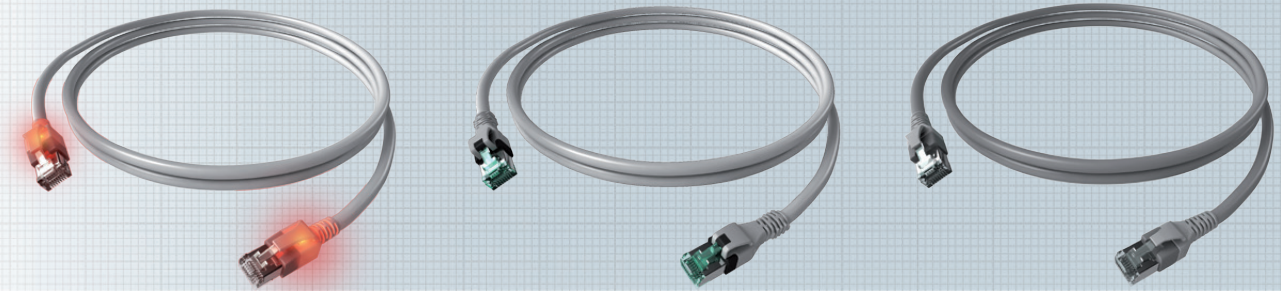

Accessories

Copper patch cable

DualBoot® LED patch cable Cat. 6_A

- Using the LED detector, the user can illuminate both ends of the cable by pressing a button.
- PiMF cable
- equivalent to Category 6_A ISO/IEC 11801
- also available in Category 6 shielded and unshielded

DualBoot® LED patch cable, Cat. 6_A ISO/IEC, shielded

Designation	Order No
DualBoot® LED patch cable, white	CS10WADADxxxx
DualBoot® LED patch cable, black	CS10SADADxxxx
DualBoot® LED patch cable, gray	CS10AADADxxxx
DualBoot® LED patch cable, red	CS10RADADxxxx
DualBoot® LED patch cable, yellow	CS10YADADxxxx
DualBoot® LED patch cable, green	CS10GADADxxxx
DualBoot® LED patch cable, blue	CS10BADADxxxx
DualBoot® LED patch cable, turquoise	CS10TATATxxxx
DualBoot® LED patch cable, violet	CS10VAVAVxxxx
DualBoot® LED patch cable, orange	CS10OAOAOxxxx
LED detector	CPZLWLA1

DualBoot® PushPull patch cable Cat. 6_A

- The connectors include a PushPull unlocking and are qualified, for example, for high density switches or places that are difficult to access. The user only pulls at the protective sleeve to unlock the connector; suitable for any standard RJ45 socket or socket.
- Foil shielded
- in accordance with Category 6_A (ISO/IEC)

DualBoot® PushPull patch cable Cat. 6_A ISO/IEC, shielded

Designation	Order No
DualBoot® PushPull patch cable, white	CPP10WAWAWxxxx
DualBoot® PushPull patch cable, black	CPP10SASASxxxx
DualBoot® PushPull patch cable, gray	CPP10AAAAAxxxx
DualBoot® PushPull patch cable, red	CPP10RARARxxxx
DualBoot® PushPull patch cable, yellow	CPP10YAYAYxxxx
DualBoot® PushPull patch cable, green	CPP10GAGAGxxxx
DualBoot® PushPull patch cable, blue	CPP10BABABxxxx
DualBoot® PushPull patch cable, turquoise	CPP10TBTBTxxxx
DualBoot® PushPull patch cable, violet	CPP10VBVBVxxxx
DualBoot® PushPull patch cable, orange	CPP10OBOBOxxxx